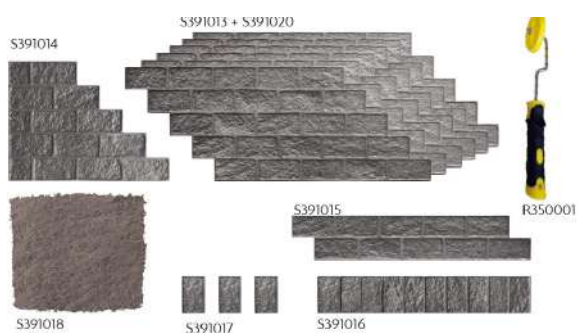

Yorkshire Cobble - Set 17 pz