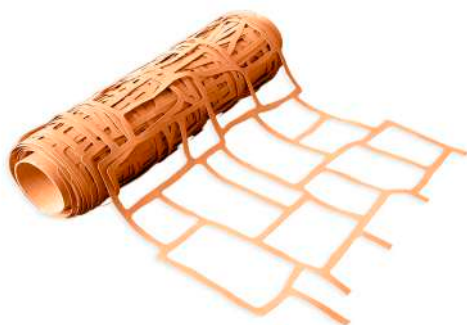

European Fan

CODICE	LUNGHEZZA	ALTEZZA	ROTOLO
S410023	100 mt	100 cm	1

Keystone

CODICE	LUNGHEZZA	ALTEZZA	ROTOLO
S410022	100 mt	100 cm	1

Sasso Irregolare

CODICE	LUNGHEZZA	ALTEZZA	ROTOLO
S410019	100 mt	100 cm	1