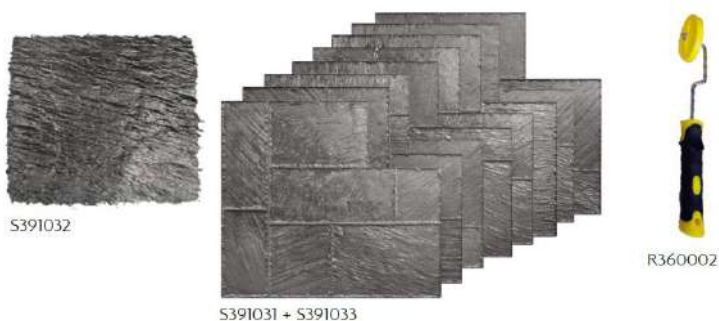

Fractured Cyprus Slate - Set 13 pz