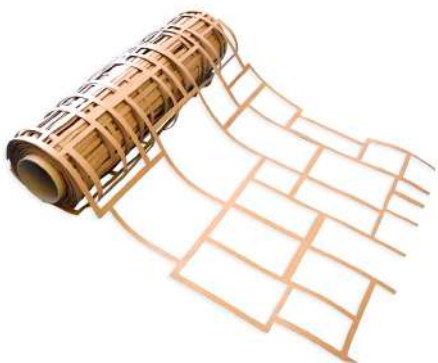

Basket Weave