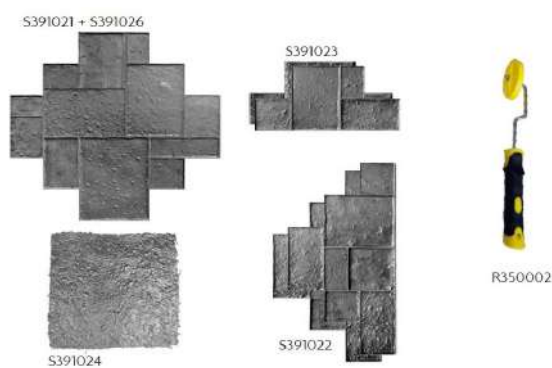

Rotating Venetian marble - Set 15 pz