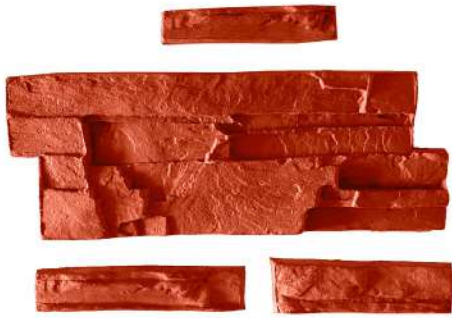

Combinata A - Set 4 pz